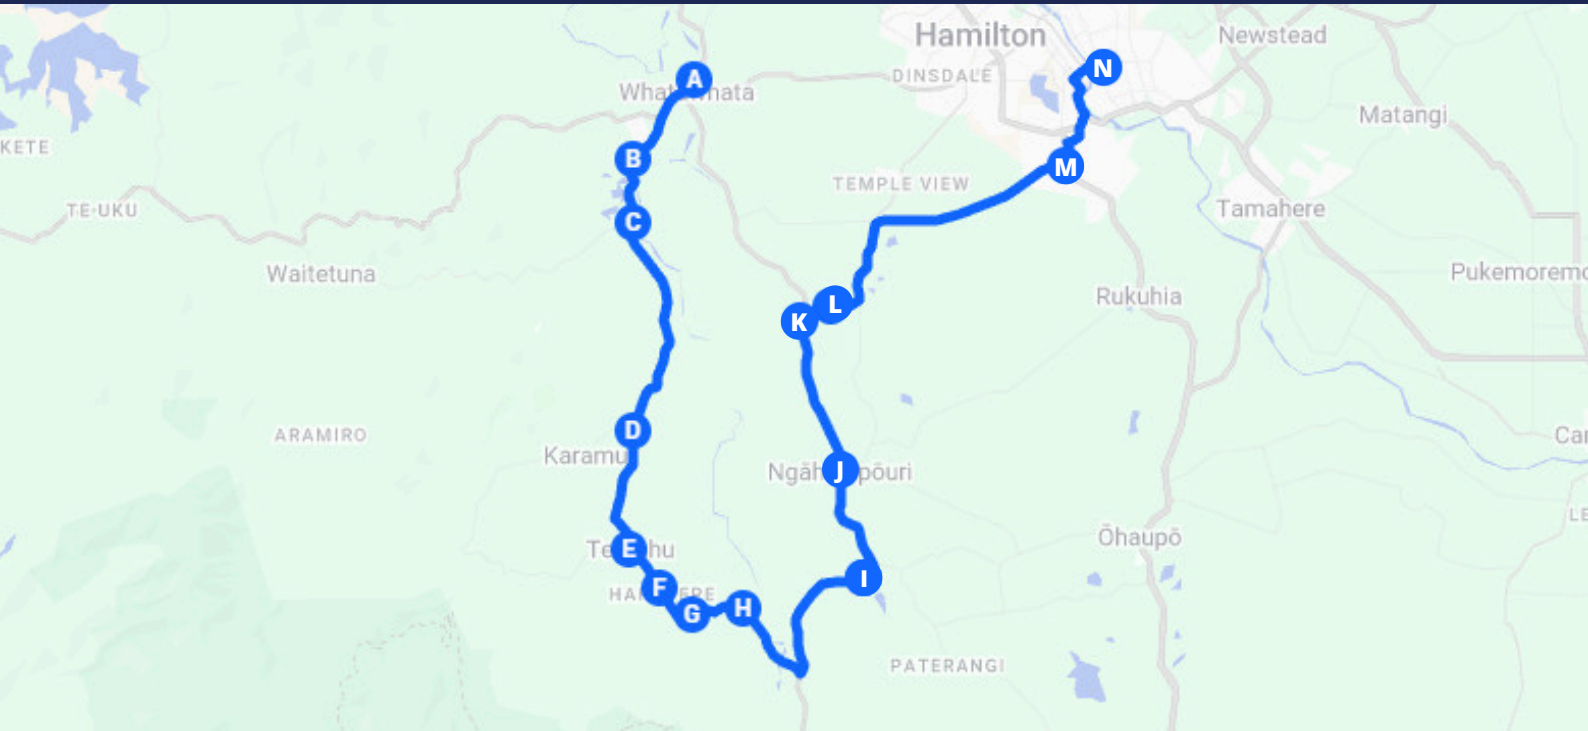

Kind Regards

Scott Mehrtens

231 Kahikatea Drive, Hamilton, 3242, New Zealand.

info@ltnz.co.nz

+64 7 847 8258

Route D030520 Whatawhata

D030520 - Whatawhata AM Route		
Time	Stop	Location
7.10AM	A	Te Kowhai Golf Club - Store Road
7.12AM	B	Corner Te Pahu & Ferguson Roads
7.14AM	C	Corner Te Pahu & Old Mountain Roads
7.21AM	D	Corner Te Pahu & Simmond Roads
7.25AM	E	Te Pahu Village opposite Church
7.27AM	F	606 Te Pahu Road
7.29AM	G	Corner Te Pahu & Grove Roads
7.31AM	H	Corner Te Pahu & Godfrey Roads
7.32AM	I	813 Kakaramea Road
7.35AM	J	Ngahinapouri School - Reid Road
7.47AM	K	Corner Kakaramea & Livingstone Roads
7.50AM	L	936 Tuhikaramea Road
8.00AM	M	Interchange outside 40 Collins Road - swap buses here for Waikato Dio or St John's College
8.20AM	N	Sacred Heart College - Clyde Street

D030520 - Whatawhata PM Route		
Time	Stop	Location
3.40PM	N	Interchange at Sacred Heart College - Firth Street - swap buses here for Pirongia
4.06PM	K	Corner Kakaramea & Livingstone Roads
4.18PM	J	Ngahinapouri School - Reid Road
4.21PM	I	846 Kakaramea Road
4.26PM	F	Corner Te Pahu & Corcoran Roads
4.28PM	E	Te Pahu Village Church
4.32PM	D	Corner Te Pahu & Limeworks Loop Roads
4.39PM	C	Corner Te Pahu & Old Mountain Roads
4.41PM	B	Corner Te Pahu & Ferguson Roads
4.43PM	A	Te Kowhai Golf Club - Store Road

Please note the times listed above are approximate and are subject to change due to circumstances outside of our control e.g. weather, traffic, road works etc.

We encourage all passengers to arrive 5 minutes prior to the suggested departure time.