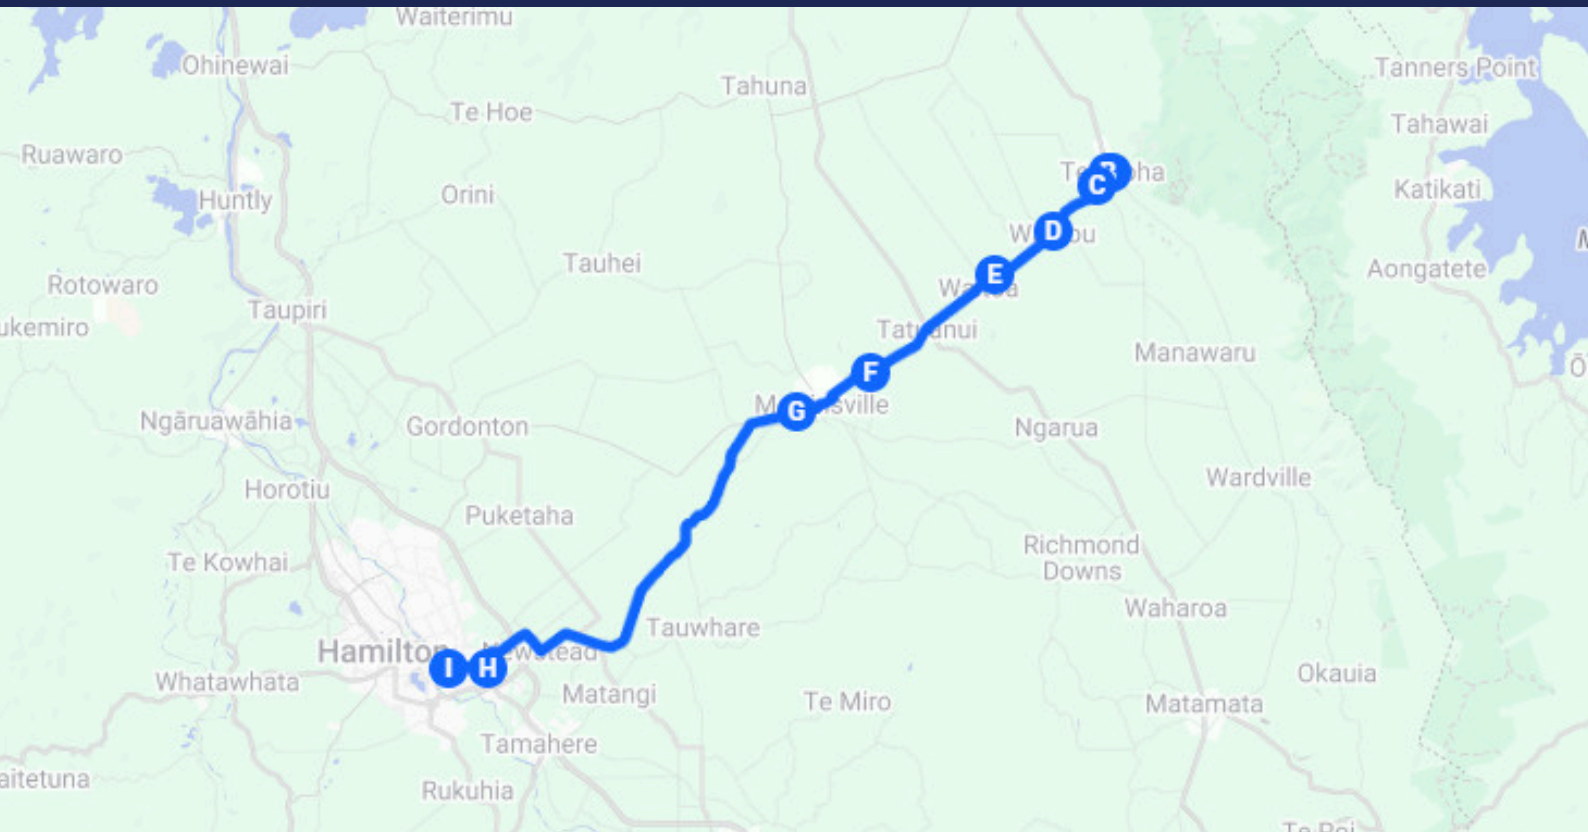

Please find on the next page the route timetable that we intend to use from Term 2, 2026. This includes morning and afternoon route maps, along with approximate times at various landmarks to give you guidance on the timing of the route and collection times. Please note that these times are approximate, so we recommend arriving a few minutes early. These times are also subject to change due to circumstances beyond our control, such as weather, traffic, or road works.

Kind Regards

Scott Mehrtens

231 Kahikatea Drive, Hamilton, 3242, New Zealand.

info@ltnz.co.nz

+64 7 847 8258

Route D030522 + D030534 Te Aroha St John's College

D030522 & D030534 - Te Aroha AM Route		
Time	Stop	Location
7.25AM	A	21 Kenrick Street
7.26AM	C	30 Stanley Avenue
7.29AM	D	Corner State Highway 26 & Second Avenue
7.32AM	E	3970A State Highway 26
7.42AM	F	3074 State Highway 26
7.50AM	G	2582 State Highway 26
8.20AM	H	St John's College

D030522 & D030534 - Te Aroha PM Route		
Time	Stop	Location
3.15PM	H	St John's College
3.45PM	G	2561 State Highway 26
3.53PM	F	Opposite 3074 State Highway 26
4.03PM	E	Opposite 3970A State Highway 26
4.06PM	D	Corner State Highway 26 & Second Avenue
4.09PM	C	30 Stanley Avenue
4.11PM	B	24 Lawrence Avenue
4.13PM	A	21 Kenrick Street

Please note the times listed above are approximate and are subject to change due to circumstances outside of our control e.g. weather, traffic, road works etc.

We encourage all passengers to arrive 5 minutes prior to the suggested departure time.