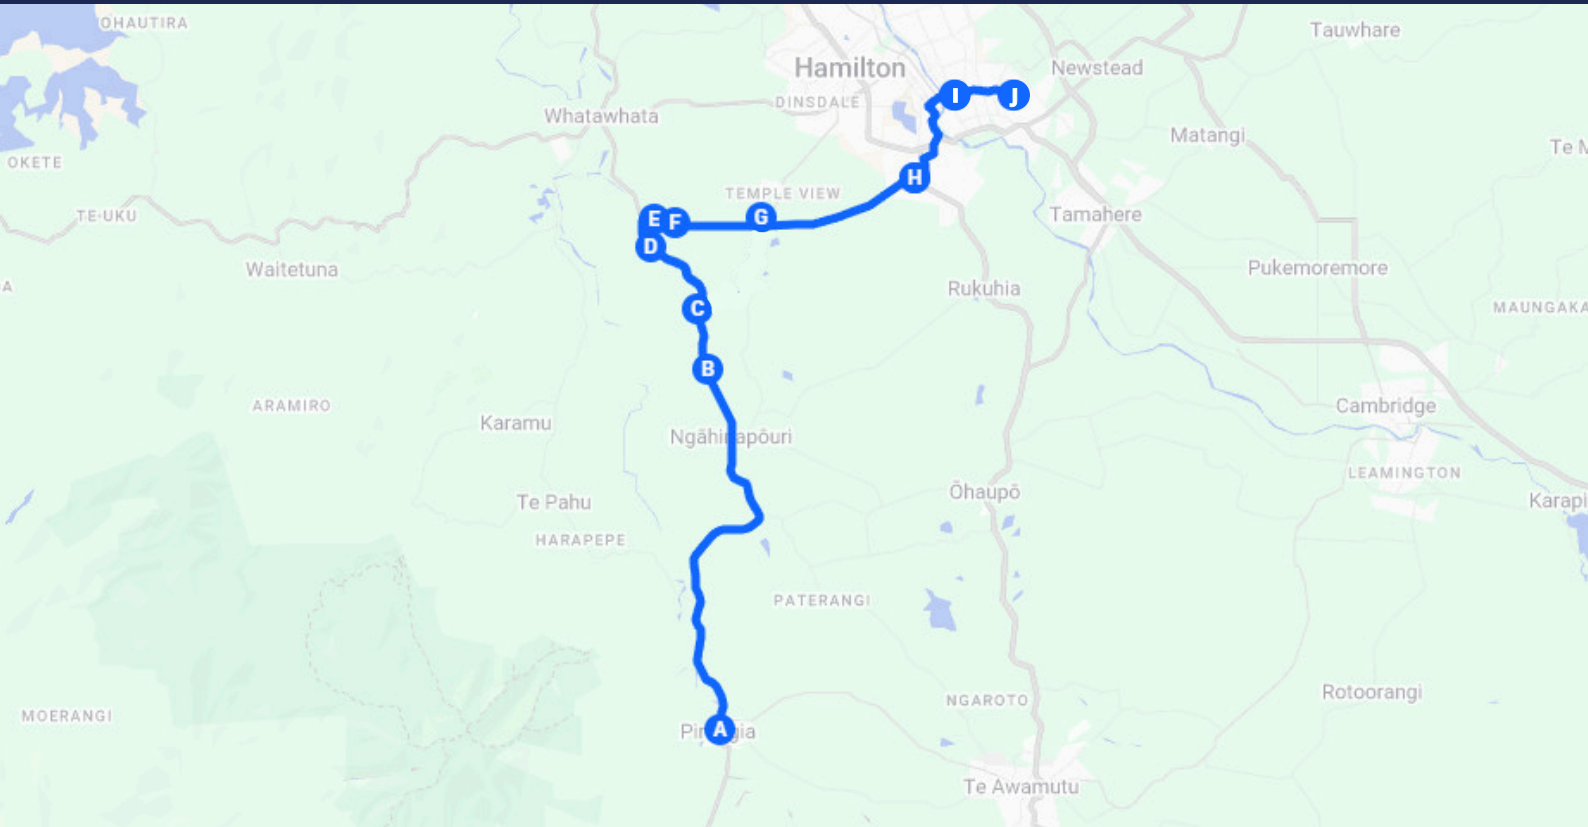

Please find on the next page the route timetable that we intend to use from Term 2, 2026. This includes morning and afternoon route maps, along with approximate times at various landmarks to give you guidance on the timing of the route and collection times. Please note that these times are approximate, so we recommend arriving a few minutes early. These times are also subject to change due to circumstances beyond our control, such as weather, traffic, or road works.

If, after reviewing the maps, you cannot see your child's current collection point indicated or are uncertain of the expected collection time, please contact our office using the details below.

Thank you for taking the time to review this information, as well as the information available on our website.

# Route D030531 Pirongia

## D030531 - Pirongia AM Route

Time	Stop	Location
7.25AM	A	Pirongia Fire Station
7.38AM	B	Corner Kakaramea & Livingstone Roads
7.43AM	C	Corner Kakaramea & Robson Roads
7.45AM	D	48 Koromatua Road
7.46AM	E	140 Koromatua Road
7.50AM	F	341 Koromatua Road
7.51AM	G	435 Koromatua Road
8.00AM	H	Interchange outside 40 Collins Road - swap buses here for Waikato Dio or Sacred Heart College
8.20AM	J	St Johns College