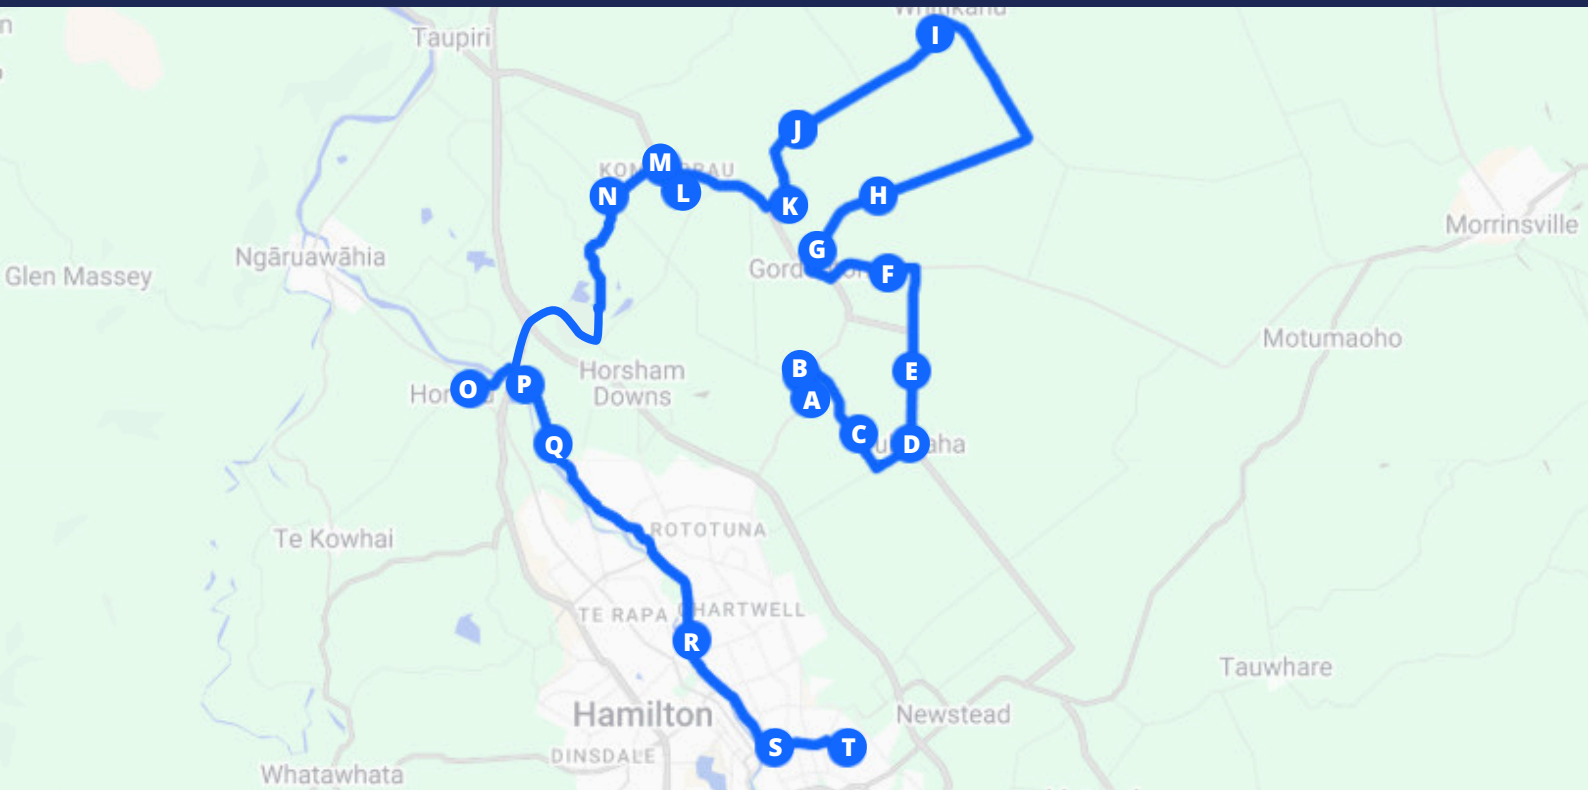

# Route D030501 Gordonton

D030501 - Gordonton AM Route			D030501 - Gordonton PM Route		
Time	Stop	Location	Time	Stop	Location
6.50AM	A	575 Gordonton Road	3.15PM	T	St John's College
6.54AM	C	104 Sainsbury Road	3.25PM	S	Sacred Heart - Firth Street
6.56AM	D	Puketaha School	3.35PM	R	Waikato Diocesan - Clarkin Road
7.03AM	E	715 Puketaha Road	3.55PM	A	575 Gordonton Road
7.07AM	F	184B Piako Road	3.56PM	B	Corner Gordonton & Boyd Roads
7.10AM	G	Gordonton School	4.01PM	C	104 Sainsbury Road
7.13AM	H	293 Woodlands Road	4.03PM	D	Puketaha School
7.21AM	I	Opposite Whitikahu School	4.10PM	E	715 Puketaha Road
7.26AM	J	286 Whitikahu Road	4.14PM	F	184B Piako Road
7.29AM	K	42 Whitikahu Road	4.17PM	G	Gordonton School
7.32AM	L	1515 Gordonton Road	4.20PM	H	293 Woodlands Road
7.33AM	M	1581 Gordonton Road	4.28PM	I	Opposite Whitikahu School
7.35AM	N	738 Lake Road	4.33PM	J	286 Whitikahu Road
7.45AM	O	Opposite Horotiu Foodcentre	4.36PM	K	42 Whitikahu Road
7.48AM	P	Corner River & Paterson Roads	4.39PM	L	1515 Gordonton Road
7.50AM	Q	2020 River Road	4.40PM	M	1581 Gordonton Road
8.10AM	R	Waikato Diocesan - River Road	4.42PM	N	738 Lake Road
8.20AM	S	Sacred Heart - Clyde Street	4.52PM	O	Opposite Horotiu Foodcentre
8.30AM	T	St John's College	4.55PM	P	Corner River & Paterson Roads
			4.57PM	Q	2020 River Road

Please note the times listed above are approximate and are subject to change due to circumstances outside of our control e.g. weather, traffic, road works etc.

We encourage all passengers to arrive 5 minutes prior to the suggested departure time.