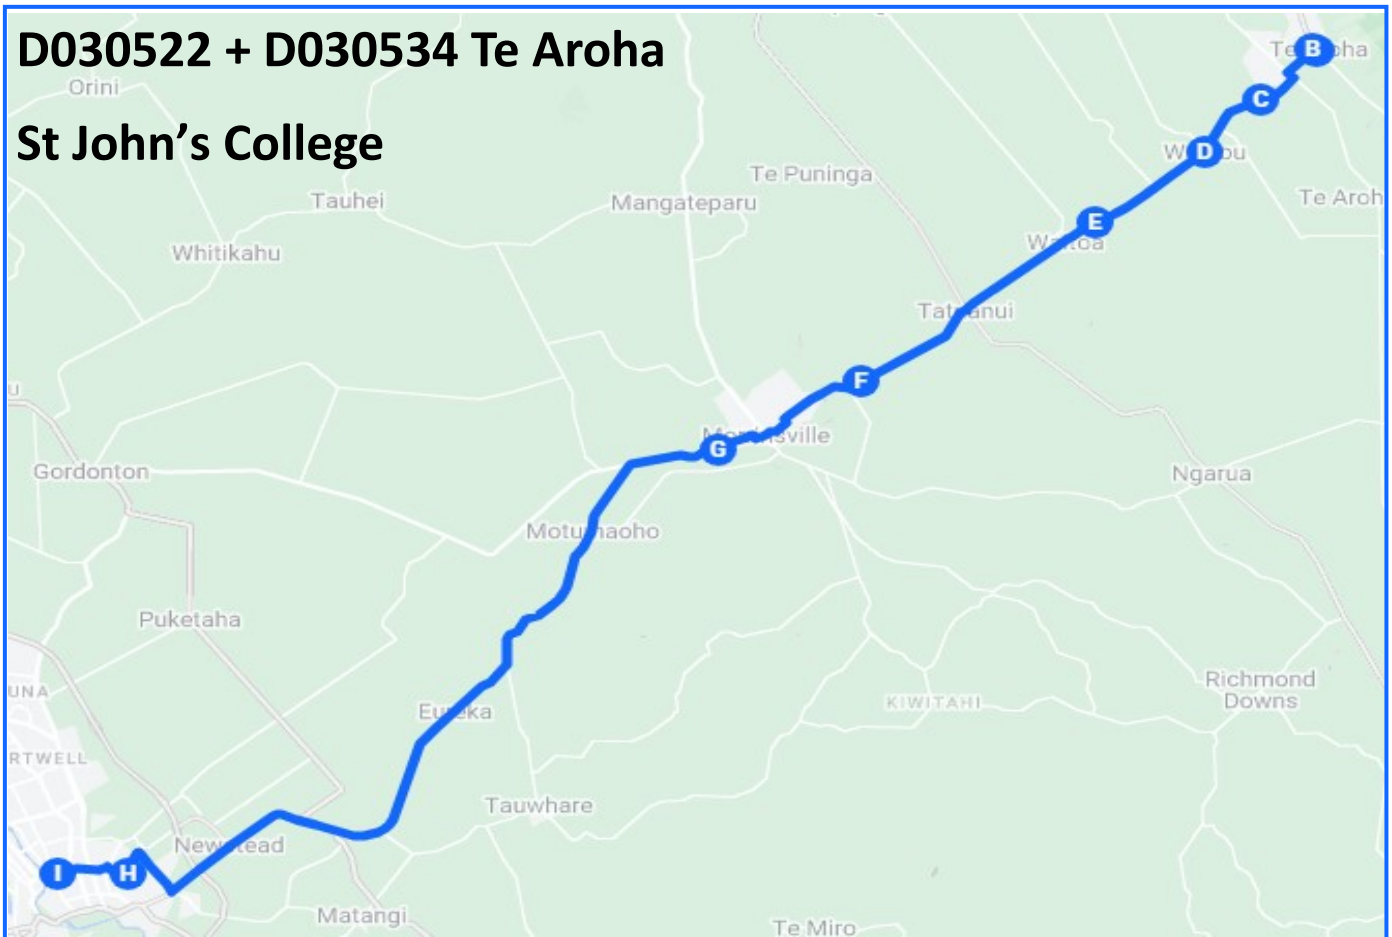

## **D030522 + D030534 BUS ROUTE TIMETABLE**

If after reviewing the maps you cannot see your child's current collection point indicated, or if you are uncertain of the time your child will be collected based on the map provided then please contact us at our office as below:

### D030522 & D030534 - Te Aroha AM Route

Time	Pickup	Location
7.25AM	A	21 Kenrick Street
7.28AM	C	Top Taste Daily - Stanley Street
7.31AM	D	Corner State Highway 26 & Second Avenue
7.34AM	E	3970A State Highway 26
7.42AM	F	3074 State Highway 26
7.50AM	G	2582 State Highway 26
8.15AM	H	St John's College

### D030522 & D030534 - Te Aroha PM Route

Time	Pickup	Location
3.15PM	H	St John's College
3.45PM	G	2561 State Highway 26
3.50PM	F	3074 State Highway 26
3.56PM	E	3970A State Highway 26
3.59PM	D	Corner State Highway 26 & Second Avenue
4.03PM	C	Top Taste Daily - Stanley Street
4.06PM	B	24 Lawrence Avenue
4.10PM	A	21 Kenrick Street