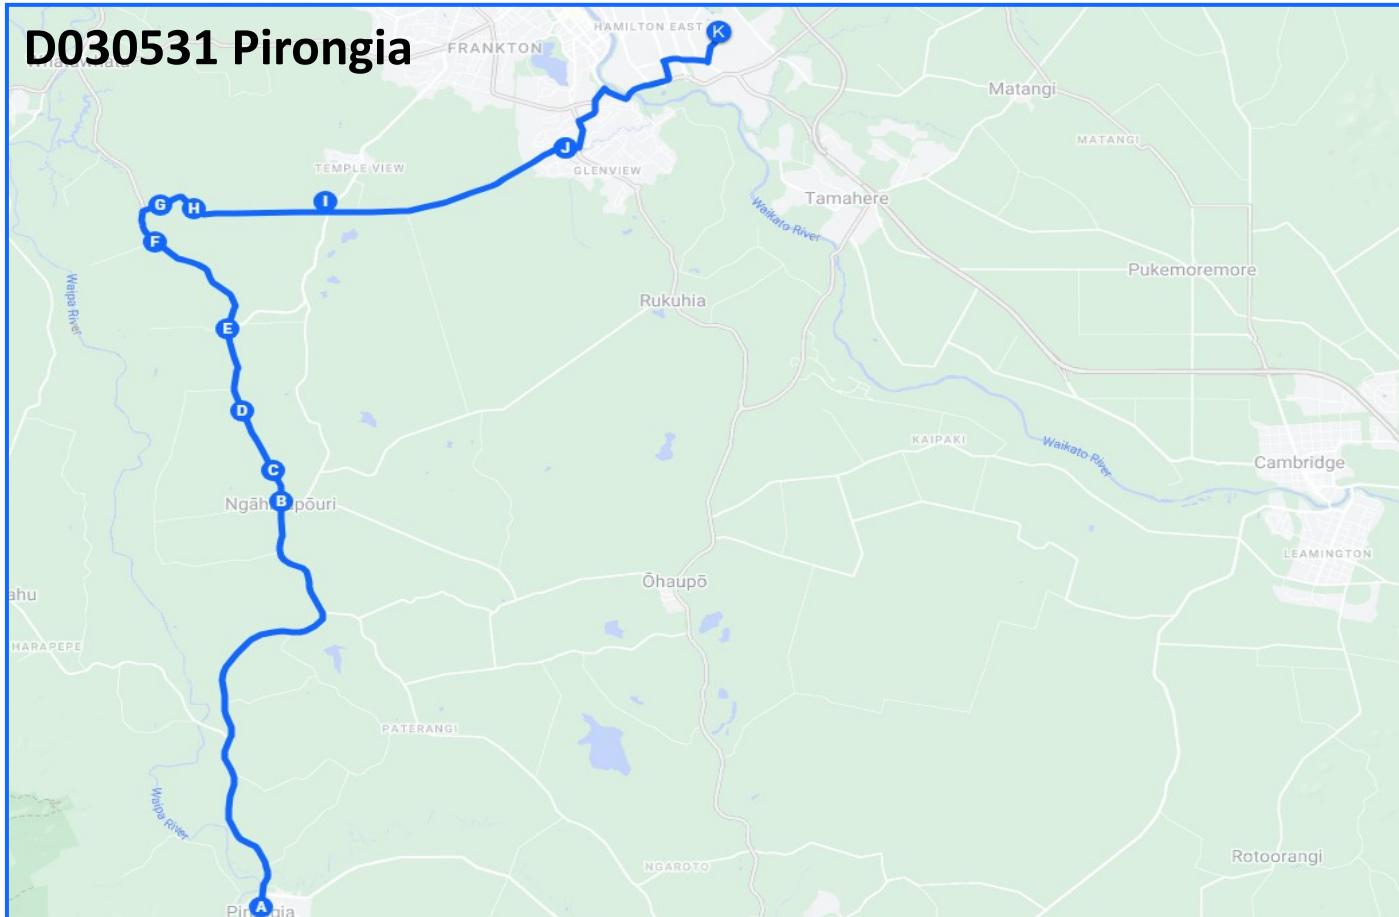

Please find on the next page the route timetable that we currently use and intend to use for 2025. This includes morning and afternoon route maps along with approximate times at various landmarks along the route to give you some guidance around the timing of the route and collection times. Please remember that these times are approximate, please make sure you are a few minutes early. These times are subject to change due to circumstances outside of our control such as weather, traffic, road works, etc

If after reviewing the maps you cannot see your child's current collection point indicated, or if you are uncertain of the time your child will be collected based on the map provided then please contact us at our office as below:

Many thanks for your time and attention to read this information and the information on our website.

Kind Regards

Scott Mehrstens

D030531 Pirongia

D030531 - Pirongia AM Route

Time	Stop Location
7.25AM	A Pirongia Fire Station
7.40AM	D Corner Kakaramea & Livingstone Roads
7.45AM	E Corner Kakaramea & Robson Roads
7.47AM	F 48 Koromatua Road
7.48AM	G 140 Koromatua Road
7.49AM	H 341 Koromatua Road
7.50AM	I 435 Koromatua Road
7.59AM	J Interchange outside 40 Collins Road - swap buses here for Waikato Dio or Sacred Heart College
8.20AM	K St Johns College