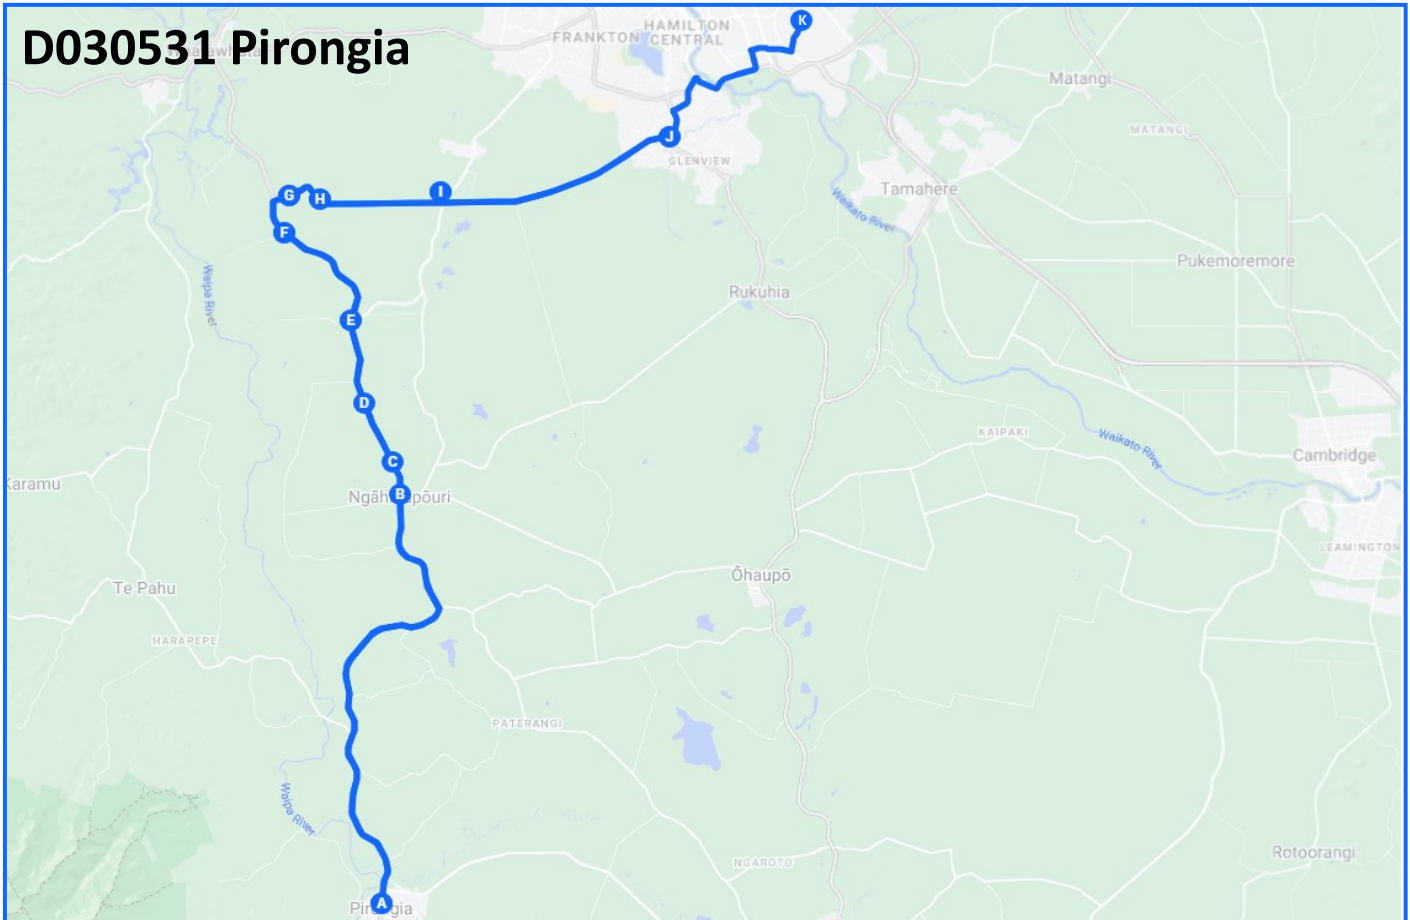

D030531 Pirongia

D030531 - Pirongia AM Route

Time	Pickup Location
7.25AM	A Pirongia Fire Station
7.40AM	E Corner Kakaramea & Livingstone Roads
7.45AM	F Corner Kakaramea & Robson Roads
7.47AM	G 48 Koromatua Road
7.48AM	H 140 Koromatua Road
7.50AM	I 435 Koromatua Road
7.59AM	J Interchange outside 40 Collins Road - swap buses here for Waikato Dio or Sacred Heart College
8.20AM	K St Johns College

D030531 - Pirongia PM Route

Time	Pickup Location
3.25PM	K St Johns College
3.45PM	J Interchange at SafeGuard Storage— swap buses here for Ngahinapouri, Te Pahu & Whatawhata
3.55PM	I 435 Koromatua Road
3.57PM	H Koromatua Hall
3.58PM	G 48 Koromatua Road
4.01PM	F 1980 Kakaramea Road
4.06PM	E Corner Kakaramea & Livingstone Roads
4.09PM	D 1447 Kakaramea Road
4.12PM	C 1274 Kakaramea Road
4.14PM	B Ngahinapouri School
4.25PM	A Pirongia Five Stags

Bus Interchange available for Scared Heart & Waikato Diocesan

Please note the times listed above are approximate and are subject to change due to circumstances outside of our control e.g. weather, traffic, road works etc. We encourage all passengers to arrive 5 minutes prior to the suggested departure time.